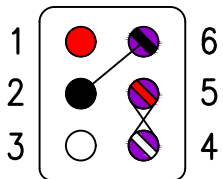

D-117-PIGTAIL

CONNECTOR #1

DESCRIPTION

WIRE

CONNECTOR #2

CONNECTOR: DT04-12PA
WEDGELOCK: W12P
CONTACTS: 0460-202-16141

D-117-PIGTAIL
PIGTAIL FOR CONVERTING
TO D-117-NIGHTHAWK

6" LONG