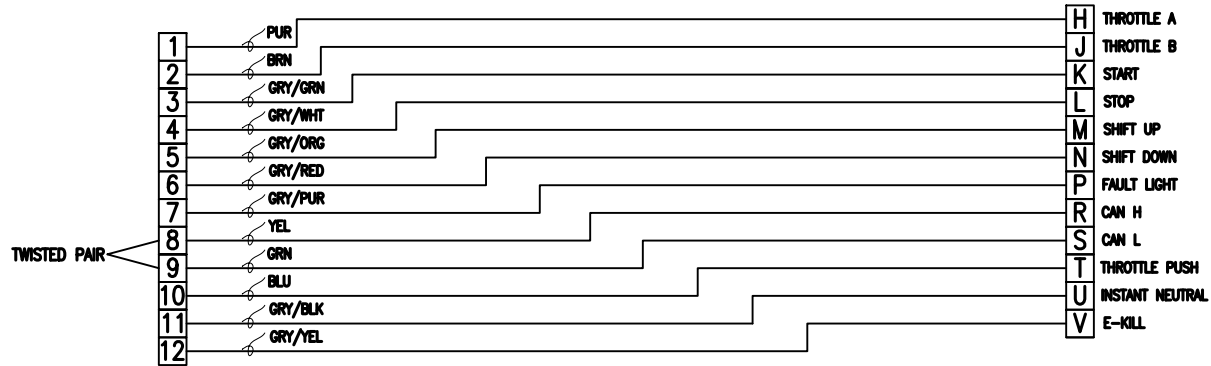

D-117-PIGTAIL

CONNECTOR #1

DESCRIPTION

WIRE

CONNECTOR #2

CONNECTOR: DT04-12PA
WEDGELOCK: W12P
CONTACTS: 0460-202-16141

D-117-PIGTAIL
PIGTAIL FOR CONVERTING
TO D-117-NIGHTHAWK

6" LONG

CONNECTOR: PT06A14-19S

CONNECTOR: DT04-6P
WEDGELOCK: W6P
CONTACTS: 0460-202-16141