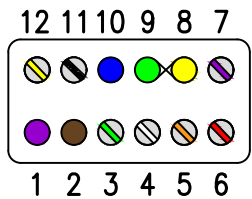

D-117-PIGTAIL

CONNECTOR #1

DESCRIPTION

WIRE

CONNECTOR #2

CONNECTOR: DT04-12PA
WEDGELOCK: W12P
CONTACTS: 0460-202-16141

D-117-PIGTAIL
PIGTAIL FOR CONVERTING
TO D-117-NIGHTHAWK

6" LONG