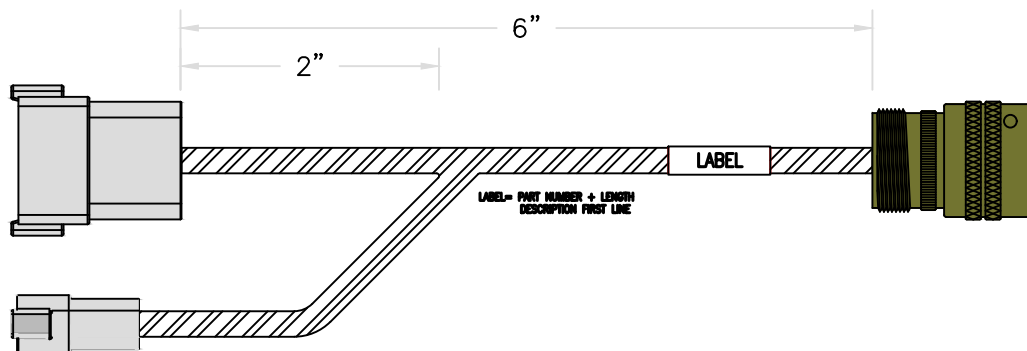

D-117-PIGTAIL

CONNECTOR #1

DESCRIPTION

WIRE

CONNECTOR #2

CONNECTOR: DT04-12PA
WEDGELOCK: W12P
CONTACTS: 0460-202-16141

D-117-PIGTAIL
PIGTAIL FOR CONVERTING
TO D-117-NIGHTHAWK

6" LONG

CONNECTOR: PT06A14-19S

CONNECTOR: DT04-6P
WEDGELOCK: W6P
CONTACTS: 0460-202-16141