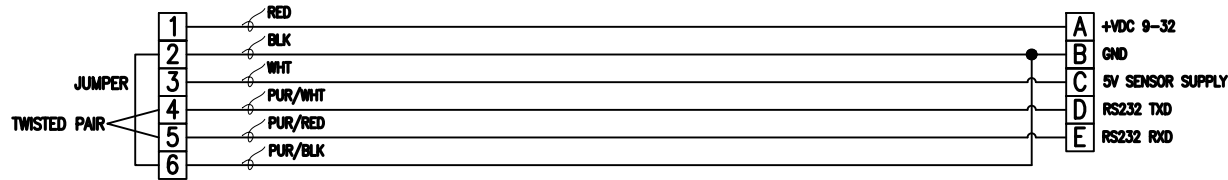

D-117-PIGTAIL

CONNECTOR #1

DESCRIPTION

WIRE

CONNECTOR #2

CONNECTOR: DT04-12PA
WEDGELOCK: W12P
CONTACTS: 0460-202-16141

D-117-PIGTAIL
PIGTAIL FOR CONVERTING
TO D-117-NIGHTHAWK

6" LONG

CONNECTOR: PT06A14-19S

CONNECTOR: DT04-6P
WEDGELOCK: W6P
CONTACTS: 0460-202-16141