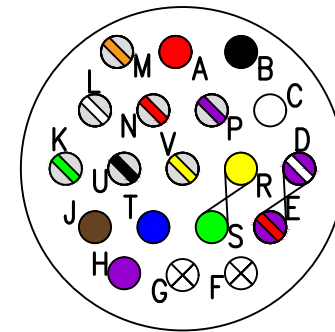

D-117-PIGTAIL

CONNECTOR #1

DESCRIPTION

WIRE

CONNECTOR #2

CONNECTOR: DT04-12PA
WEDGELOCK: W12P
CONTACTS: 0460-202-16141

D-117-PIGTAIL
PIGTAIL FOR CONVERTING
TO D-117-NIGHTHAWK

6" LONG

CONNECTOR: PT06A14-19S

CONNECTOR: DT04-6P
WEDGELOCK: W6P
CONTACTS: 0460-202-16141